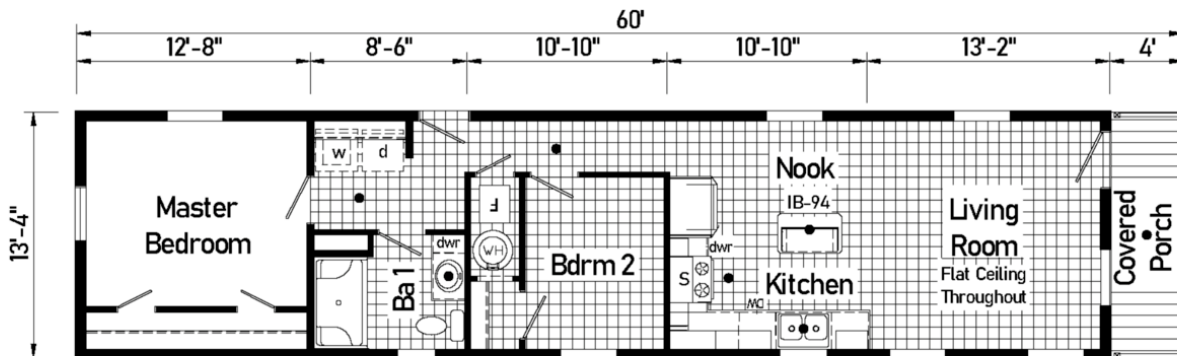

Select
Blazer

TS1035-P1
BLAZER SELECT

- 2 BEDROOM
- 1 BATH
- 765 SQ. FT.

Commodore Blazer Select Singlewide

Price As Displayed \$85,900

<https://my.matterport.com/show/?m=QHjmQmDwzEa>

Adjustable Outrigger Blacking For Doorway	\$75	OSB Exterior Walls	\$600
2x6 16" O.C. Floor Joists	STD	Black 18CF Refrigerator (No Ice)	STD
OSB Floor Decking	STD	Black Deluxe Gas Range	STD
95 Plus High Efficiency Furnace Gas	STD	Black Dishwasher	\$450
Stack Extension For Furnace	\$50	Black Microwave Range Hood	\$300
30 Gallon Electric Water Heater W/ Pan	STD	Wire & Vent For Electric Dryer	STD
Exterior Faucet	\$70	Wire & Plumb For Washer	STD
Empire Brushed Nickel Kitchen Faucet	STD	Painted Hardwood Cloud Grey & Deep Blue	
Water Shut-Off T/O	\$100	Cabinets T/O	\$1,875
In-house Main Water Shut-Off Utility	\$65	Medley Light & Dark Wallboards	STD
Elongated Toilet	STD	Beachwood Lino Whole House	\$180
1-Lite Rear Door	\$130	Drape PKG	STD
3-Lite Front Door	\$275	Blinds 1" T/O	STD
Extra Window Master Bath	\$265	Drape Hardware Brushed Nickel	STD
3 Extra Windows LR & Hall	\$1,110	Countertops Spring Carnival	STD
Extra Transom Window Master Bedroom	\$150	Laminate Backsplash	STD
Stipple Ceiling W/ Cove	STD	Soft Close Drawer Guides	STD
2x6 Exterior Walls 16" O.C.	STD	Brushed Nickel Knobs & Pulls	STD
R-22 Floor Insulation	STD	Crown Molding Kitchen Cabinets	STD
R-19 Wall Insulation	STD	White VOG Ceiling, Door & Window Trim	STD
R-31 Roof Insulation	STD	30" Overhead Cabinets	STD
2/12 16" O.C. 40# Roof W/ Flat Ceiling	\$1,440	Shelf Over Washer/Dryer	\$50
200 AMP Service	STD	Garden Tub/Shower Round Front	\$605
2 nd Conduit For Panel Box	\$40	China Bath Sink	\$70
GFI Exterior	STD	36" Vanity	STD
Thermostat	STD	Stainless Kitchen Sink	STD
Gatsby Exterior Light Rear Door	\$30	Russian Birch Drawer Sides	STD
6" LED Recessed Lights Per Print	STD	2-Panel White Interior Doors	STD
2 Extra 6" LED Recessed Lights Bedrooms	\$150	Furnace Door	STD
Roof Aspen Grey 3-Tab Shingles	STD	IB-94 MDF Island	\$395
Siding Greystone	STD	Refrigerator Surround	\$395
Shutters Pewter Grey Front	STD	Energy Star	\$1,915
3 Extra Shutters Whole House	\$180		