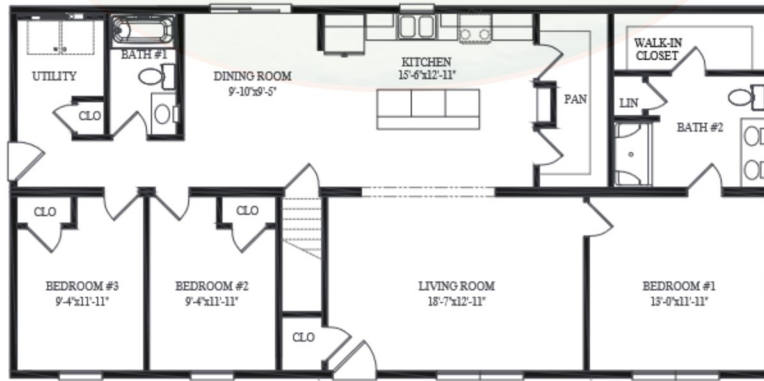

Brook Haven

Limited Edition

MBSP
MODULAR BUILDING
SYSTEMS OF PA

Virginia Homes
MULTI-UNIT MODULAR SOLUTIONS

Brook Stone

1320 SQ. FT. LIVING AREA

27'6" x 48'0"

Stoney Brook

1430 SQ. FT. LIVING AREA

27'6" x 52'0"

Middle Brook

1540 SQ. FT. LIVING AREA

27'6" x 56'0"

New Haven

1320 SQ. FT. LIVING AREA 1ST FLOOR

27'6" x 48'0"

**Unfinished BONUS Area
762 SQ. FT. LIVING AREA**

27'6" x 48'0"

Fair Haven

805 SQ. FT. LIVING AREA 1ST FLOOR

27'6" x 30'0"

805 SQ. FT. LIVING AREA 2ND FLOOR

27'6" x 30'0"