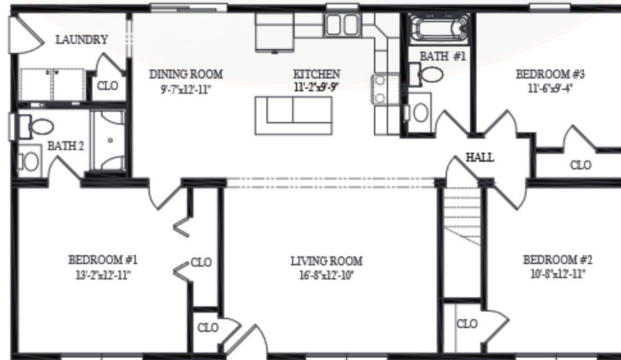

Brook Haven

Limited Edition

MBSP
MODULAR BUILDING
SYSTEMS OF PA

Virginia Homes
MULTI-UNIT MODULAR SOLUTIONS

Brook Stone

1320 SQ. FT. LIVING AREA

27'6" x 48'0"

Stoney Brook

1430 SQ. FT. LIVING AREA

27'6" x 52'0"

Middle Brook

1540 SQ. FT. LIVING AREA

27'6" x 56'0"

New Haven

1320 SQ. FT. LIVING AREA 1ST FLOOR

27'6" x 48'0"

**Unfinished BONUS Area
762 SQ. FT. LIVING AREA**

27'6" x 48'0"

Fair Haven

805 SQ. FT. LIVING AREA 1ST FLOOR

27'6" x 30'0"

805 SQ. FT. LIVING AREA 2ND FLOOR

27'6" x 30'0"