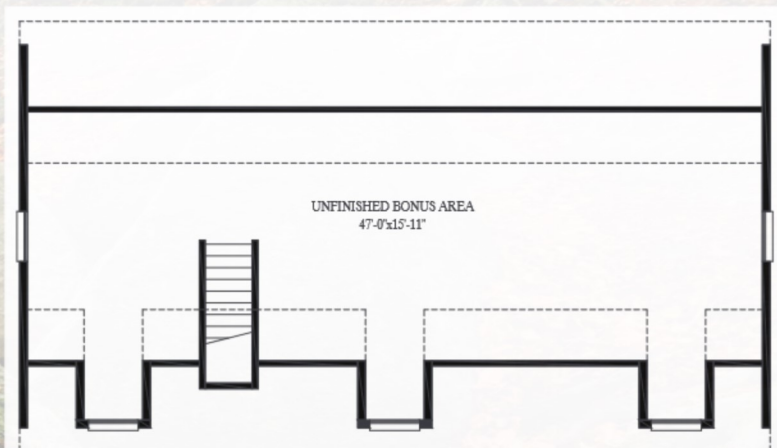

Brook Haven

Limited Edition

MBSP
MODULAR BUILDING
SYSTEMS OF PA

Virginia Homes
MULTI-UNIT MODULAR SOLUTIONS

Brook Stone

1320 SQ. FT. LIVING AREA

27'6" x 48'0"

Stoney Brook

1430 SQ. FT. LIVING AREA

27'6" x 52'0"

Middle Brook

1540 SQ. FT. LIVING AREA

27'6" x 56'0"

New Haven

1320 SQ. FT. LIVING AREA 1ST FLOOR

27'6" x 48'0"

**Unfinished BONUS Area
762 SQ. FT. LIVING AREA**

27'6" x 48'0"

Fair Haven

805 SQ. FT. LIVING AREA 1ST FLOOR

27'6" x 30'0"

805 SQ. FT. LIVING AREA 2ND FLOOR

27'6" x 30'0"