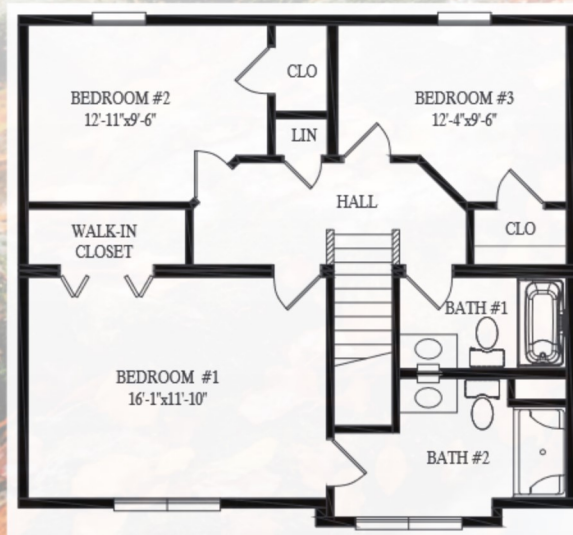

Brook Haven

Limited Edition

MBSP
MODULAR BUILDING
SYSTEMS OF PA

Virginia Homes
MULTI-UNIT MODULAR SOLUTIONS

Brook Stone

1320 SQ. FT. LIVING AREA

27'6" x 48'0"

Stoney Brook

1430 SQ. FT. LIVING AREA

27'6" x 52'0"

Middle Brook

1540 SQ. FT. LIVING AREA

27'6" x 56'0"

New Haven

1320 SQ. FT. LIVING AREA 1ST FLOOR

27'6" x 48'0"

**Unfinished BONUS Area
762 SQ. FT. LIVING AREA**

27'6" x 48'0"

Fair Haven

805 SQ. FT. LIVING AREA 1ST FLOOR

27'6" x 30'0"

805 SQ. FT. LIVING AREA 2ND FLOOR

27'6" x 30'0"