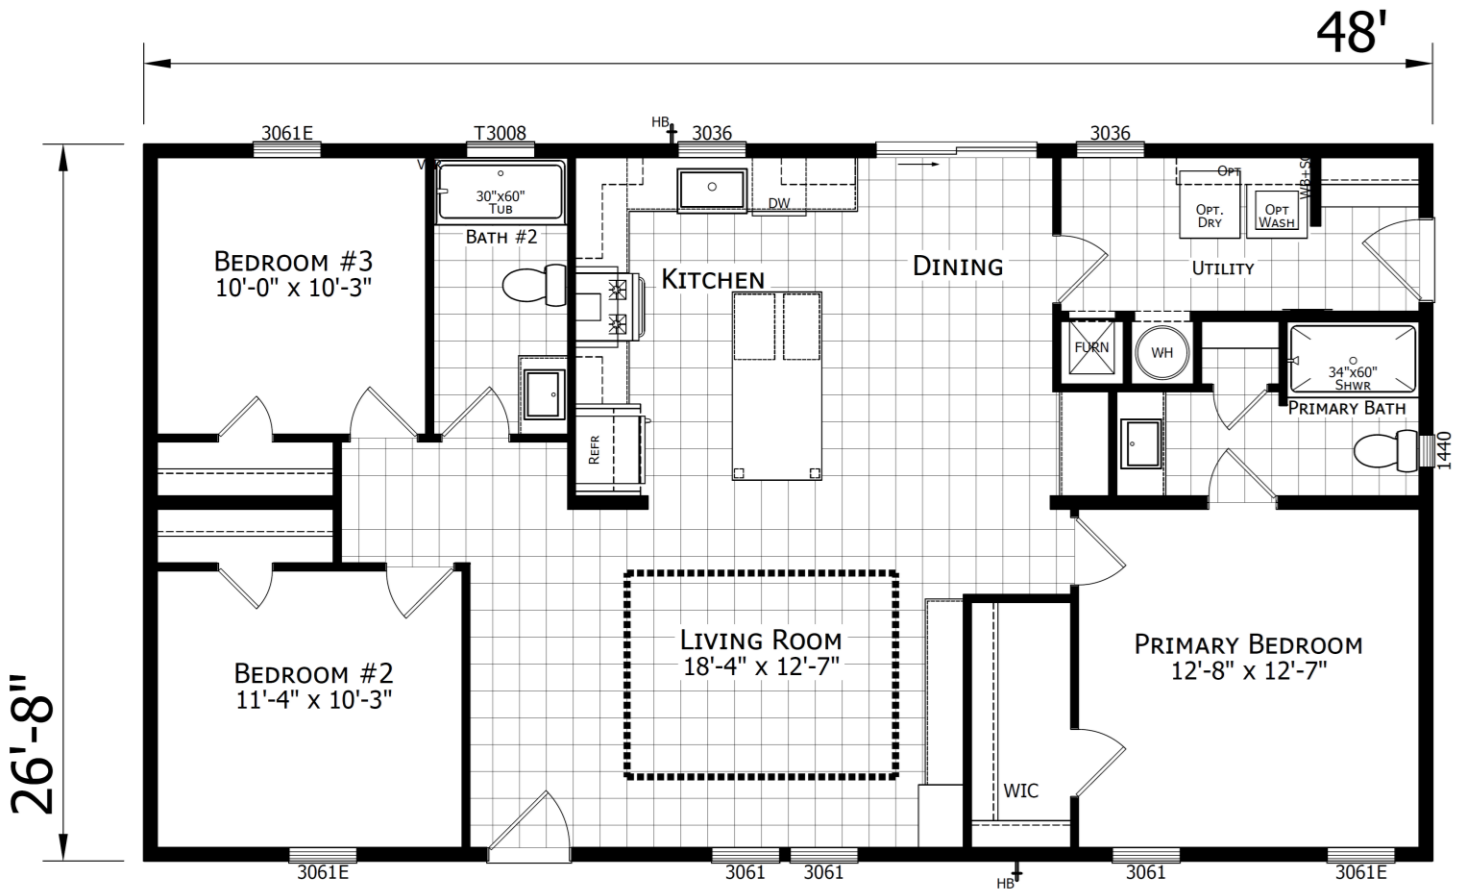

Titan Homes Aspire
26'8" x 48' 1280sf