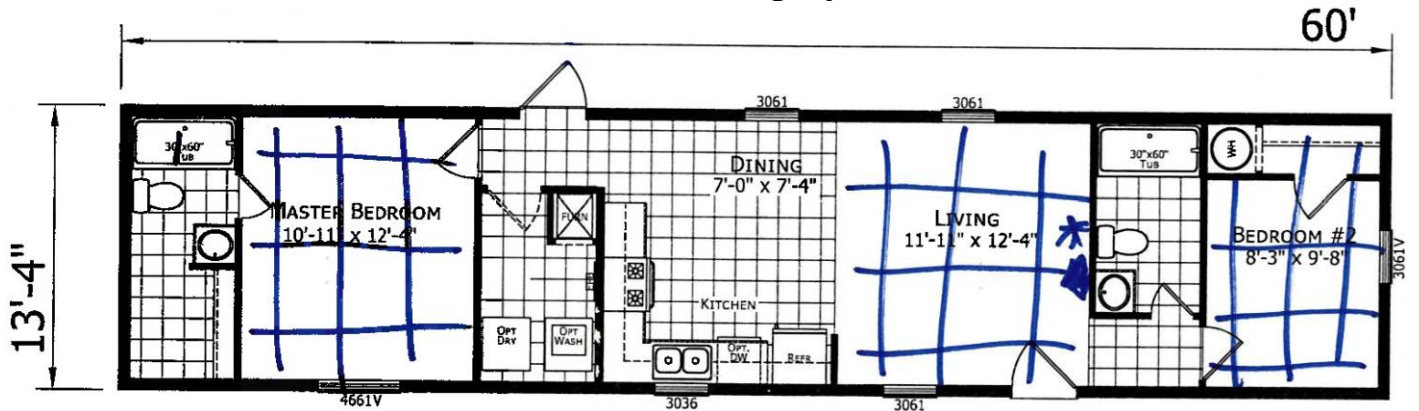

Price Includes:

- 40# ROOF LOAD 3/12
- WIND ZONE I
- R-22 FLOOR INSULATION
- R-19 WALL INSULATION
- R-30 ROOF INSULATION
- 2X6 FLOOR JOISTS 16" O.C.
- FOAM CORE SHEATHING
- 8' SIDEWALL
- GAS FURNACE (ATMO-GAS)
- IN-LINE HEAT FLOOR REGISTERS
- 40 GAL ELECTRIC W/H
- DRIP PAN FOR WATER HEATER
- EXTERIOR FROST FREE FAUCET
- 36X80 FRONT DOOR
- 36x80 OUTSWING COTTAGE DOOR
- RAISED PANEL SHUTTERS FRONT
- 3-TAB SHINGLES
- DOUBLE 4" VINYL SIDING
- EXTRA WINDOW OVER COMMODE
- 100 AMP ELECTRIC SERVICE
- EXTERIOR GFI RECEPTACLE
- LIGHT @ ALL EXTERIOR DOORS
- TV & PHONE JACK